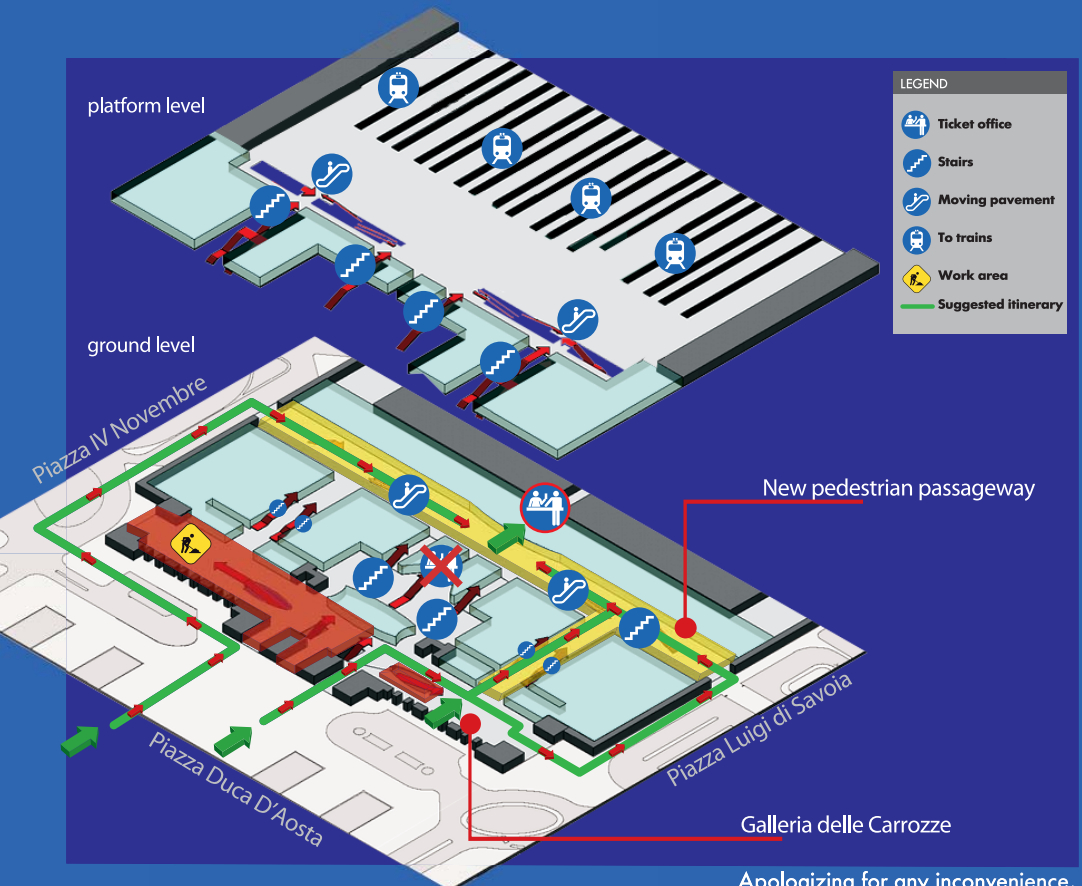

Attention

[Stazione Centrale] M I L A N O

Ticket office transfer and new pedestrian passageway opening

From Tuesday September the 30th Trenitalia ticket office will be moved into new internal passageway connecting Piazza Luigi di Savoia and Piazza IV Novembre.

It will be possible to reach new internal passageway from east Hall of Galleria delle Carrozze, Piazza Luigi di Savoia and Piazza IV Novembre entrances and, from platform level, by new moving pavements.

Main hall moving escalators are temporarily closed. To facilitate luggage transport to platform level, we advise to use passengers conveyors in new pedestrian passageway.

Apologizing for any inconvenience,
we ask you to follow station sign system.